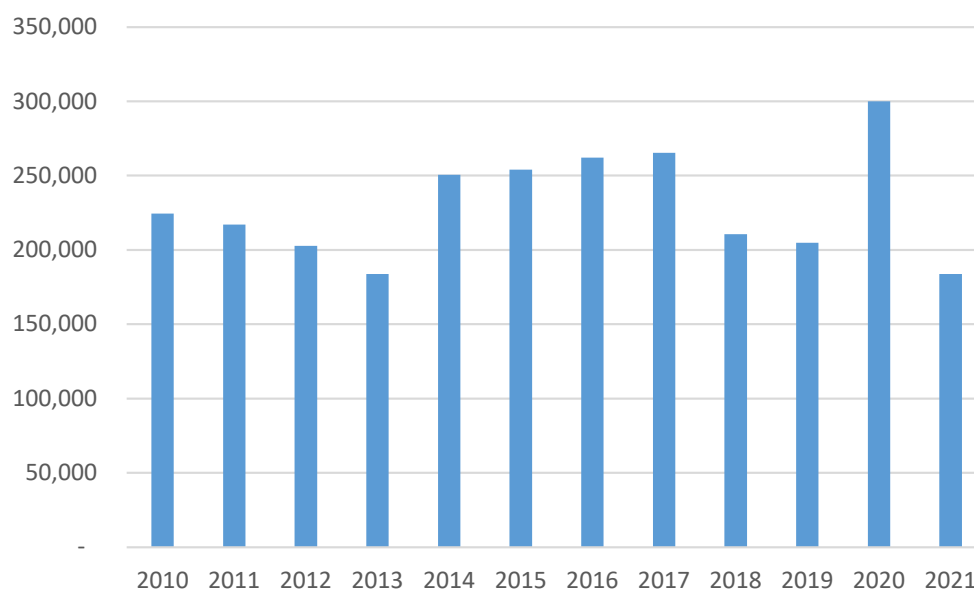

Distance Education Enrollments at Illinois Colleges and Universities

Data for Summer 2021

Executive Summary

Due to unforeseen circumstances, the community college enrollment data for Summer 2021 term is unavailable. The following report contains only data on the 4 year public, independent for-profit, and independent not-for-profit colleges and universities.

Online Courses and Enrollments

Illinois colleges and universities reported **183,895** enrollments in internet and blended courses that account for **94.91%** of all enrollments during the Summer 2021 term.

Blended Courses

All Illinois institutions now provide data on blended courses. The data shows **3,588** enrollments that account for **1.95%** of all enrollments for Summer 2021. The definition used for blended during this term is 25-75% of the course at a distance or via an online modality.

Online Enrollments by Sector

Public universities accounted for **44.66%**, independent not-for-profit institutions provided **15.07%** and independent for-profit institutions provided **40.27%** of online enrollments for the Summer 2021 term.

Enrollments in Online Courses

This graph shows online (internet and blended) course enrollments reported by Illinois colleges and universities for the Summer terms from Summer 2010 to Summer 2021.

* additional Independent For-Profit University began reporting data - Spring 2015 and stopped Spring 2018

** no community college data reported for Spring and Summer 2021

*** 2020 potentially impacted by Covid