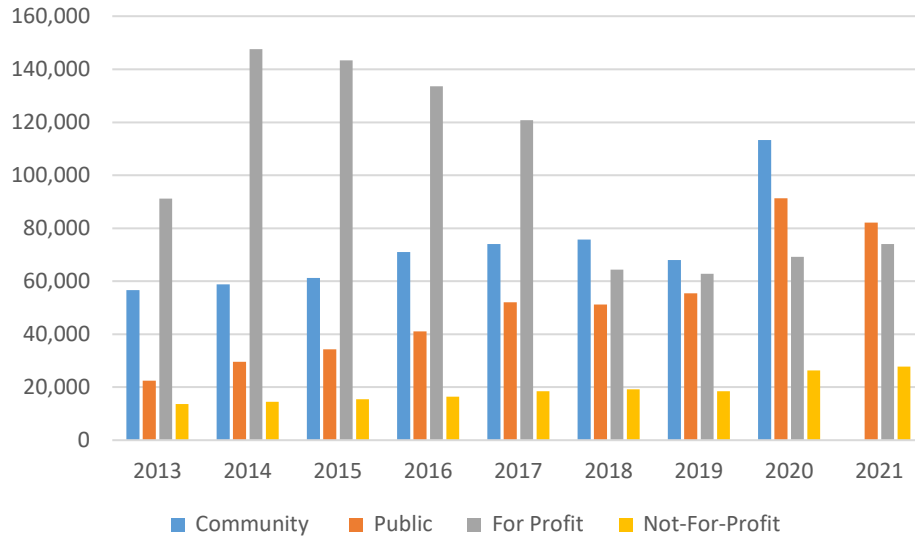

Online Enrollments at Illinois Colleges and Universities by Sector from Summer 2013 to Summer 2021

* additional Independent For-Profit University began reporting data - Spring 2015 and stopped Spring 2018
** no community college data provide for Spring and Summer 2021
*** 2020 potentially impacted by Covid

Online Enrollments by Residency

The vast majority of all online course enrollments reported by Illinois public colleges and universities were from students residing in the state. Independent colleges and universities had a majority of online student course enrollments living in the USA, but outside of Illinois.

The residency of students enrolled in online courses varied by sector, with independent not-for-profit colleges and universities having the highest percentage of Illinois residents (**80.40%**), followed by the the public universities (**73.64%**).

The State of Illinois greatly appreciates the cooperative effort of all Illinois colleges and universities and in submitting the distance education course enrollment data for this report.

Appendix

The following tables show several different views of the course enrollments in distance education for the Summer Term 2021.

- **Table 1** Distance Education Enrollments by Delivery Mode
- **Table 2** Enrollments in Online and All Distance Education Courses by Sector
- **Table 3** Distance Education Enrollments by Sector and Delivery Mode
- **Table 4** Distance Education Enrollments by Delivery Mode - Fall 2010 to Summer 2021
- **Table 5** Distance Education Enrollments by Institution