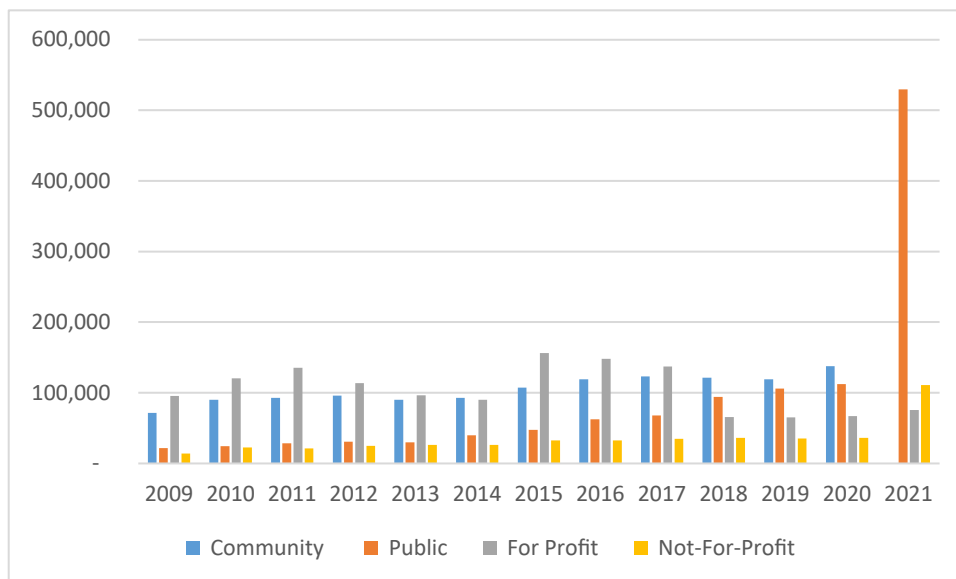

Online Enrollments at Illinois Colleges and Universities by Sector from Spring 2009 to Spring 2021

* additional Independent For-Profit University began reporting data - Spring 2015 and stopped Spring 2018
** no community college data provide for Spring 2021
*** potentially impacted by Covid

Online Enrollments by Residency

The vast majority of all online course enrollments reported by Illinois public colleges and universities were from students residing in the state. Independent colleges and universities had a majority of online student course enrollments living in the USA, but outside of Illinois.

The residency of students enrolled in online courses varied by sector, with independent not-for-profit colleges and universities having the highest percentage of Illinois residents (**79.51%**), followed by the the public universities (**78.80%**).

The State of Illinois greatly appreciates the cooperative effort of all Illinois colleges and universities and the Illinois Community College Board (ICCB) in submitting the distance education course enrollment data for this report.

Appendix

The following tables show several different views of the course enrollments in distance education for the Spring Term 2021.

- **Table 1** Distance Education Enrollments by Delivery Mode
- **Table 2** Enrollments in Online and All Distance Education Courses by Sector
- **Table 3** Distance Education Enrollments by Sector and Delivery Mode
- **Table 4** Distance Education Enrollments by Delivery Mode - Fall 2010 to Spring 2021
- **Table 5** Distance Education Enrollments by Institution