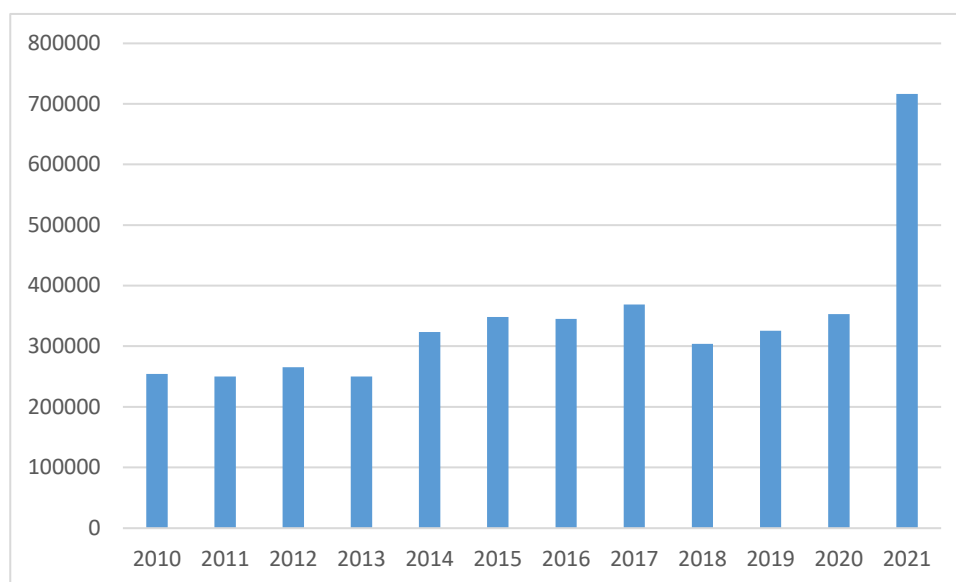

Distance Education Enrollments at Illinois Colleges and Universities

Data for Spring 2021

Executive Summary

Due to unforeseen circumstances, the community college enrollment data for Spring 2021 term is unavailable. The following report contains only data on the 4 year public, independent for-profit and independent not-for-profit colleges and universities.

Online Courses and Enrollments

Illinois colleges and universities reported **716,225** enrollments in internet and blended courses that account for **94.91%** of all enrollments during the Spring 2021 term.

Blended Courses

All Illinois institutions now provide data on blended courses. The data shows **33,276** enrollments that account for **13.81%** of all enrollments for Spring 2021. The definition used for blended during this term is 25-75% of the course at a distance or via an online modality.

Online Enrollments by Sector

Public universities accounted for **74.08%**, independent not-for-profit institutions provided **15.41%** and independent for-profit institutions provided **10.51%** of enrollments for Spring 2021 term.

Enrollments in Online Courses

This graph shows online (internet and blended) course enrollments reported by Illinois colleges and universities for the Spring terms from Spring 2010 to Spring 2021.

* additional Independent For-Profit University began reporting data - Spring 2015 and stopped Spring 2018

** no community college data reported for Spring 2021

*** potentially impacted by Covid