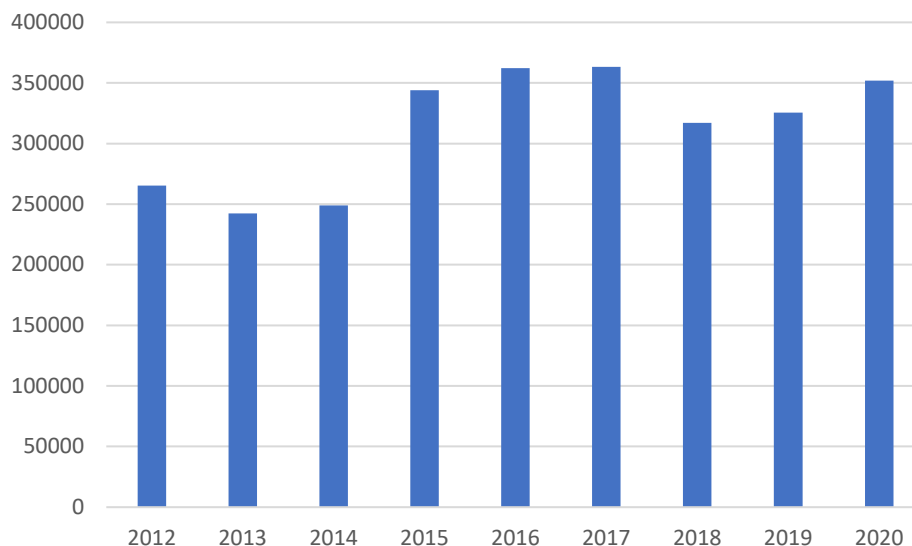

Illinois colleges and universities reported a total of 351,991 enrollments in internet and blended courses during the Spring 2020 term, this is an increase of 8% over the Spring 2019 term. Online (internet and blended) enrollments accounted for 99.42% of all distance education enrollments for the Spring 2020 term.

Online Courses and Enrollments

Illinois colleges and universities reported **351,991** enrollments in internet and blended courses during the Spring 2020 term. This is a **8%** increase in enrollments from Spring 2019 when there were **325,530** enrollments.

Blended Courses

All Illinois institutions now provide data on blended courses. The data shows **49,004** enrollments that account for **13.84%** of all enrollments for Spring 2020. The definition used for blended during this term is 25-75% of the course at a distance.

Online Enrollments by Sector

Community colleges reported **136,306** enrollments in online and blended courses which account for **38.72%** of all enrollments for the Spring 2020 term. Public universities accounted for **31.96%**, independent not-for-profit institutions provided **10.32%** and independent for-profit institutions provided **19.00%** of enrollments for Spring 2020 term.

Enrollments in Online Courses

This graph shows online (internet and blended) course enrollments reported by Illinois colleges and universities for the Spring terms from Spring 2012 to Spring 2020.

* additional Independent For-Profit University began reporting data - Spring 2015 and stopped Spring 2018