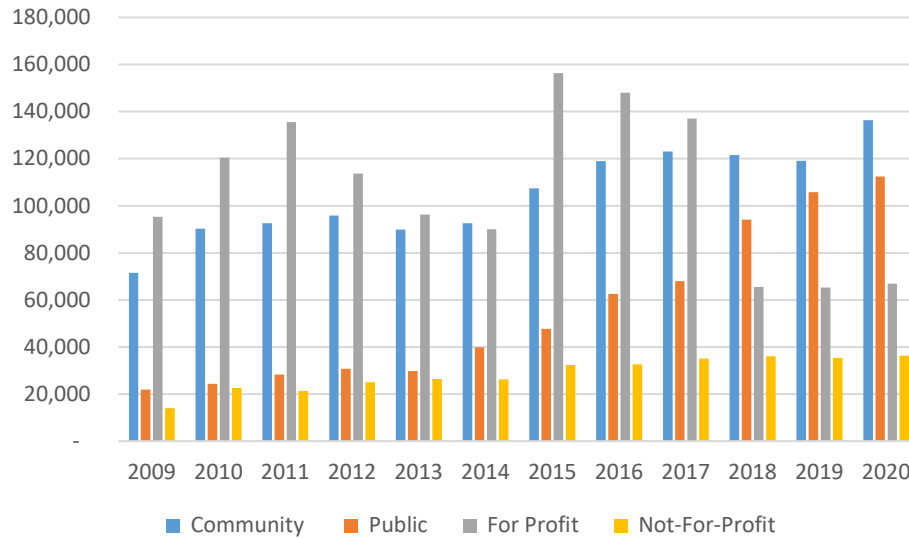

Online Enrollments at Illinois Colleges and Universities by Sector from Spring 2009 to Spring 2020

* additional Independent For-Profit University began reporting data - Spring 2015 and stopped Spring 2018

Online Enrollments by Residency

The vast majority of all online course enrollments reported by Illinois public colleges and universities were from students residing in the state. Independent colleges and universities had a majority of online student course enrollments living in the USA, but outside of Illinois.

The residency of students enrolled in online courses varied by sector, with community colleges having the highest percentage of Illinois residents (**97.47%**), followed by the independent not-for-profit colleges and universities (**79.94%**), and the public universities (**74.75%**).

The State of Illinois greatly appreciates the cooperative effort of all Illinois colleges and universities and the Illinois Community College Board (ICCB) in submitting the distance education course enrollment data for this report.

Appendix

The following tables show several different views of the course enrollments in distance education for the Spring Term 2020.

- **Table 1** Distance Education Enrollments by Delivery Mode
- **Table 2** Change in Distance Education Enrollments by Delivery Mode from Spring 2019 to Spring 2020
- **Table 3** Enrollments in Online and All Distance Education Courses by Sector
- **Table 4** Distance Education Enrollments by Sector and Delivery Mode
- **Table 5** Distance Education Enrollments by Delivery Mode - Fall 2010 to Spring 2020
- **Table 6** Distance Education Enrollments by Institution