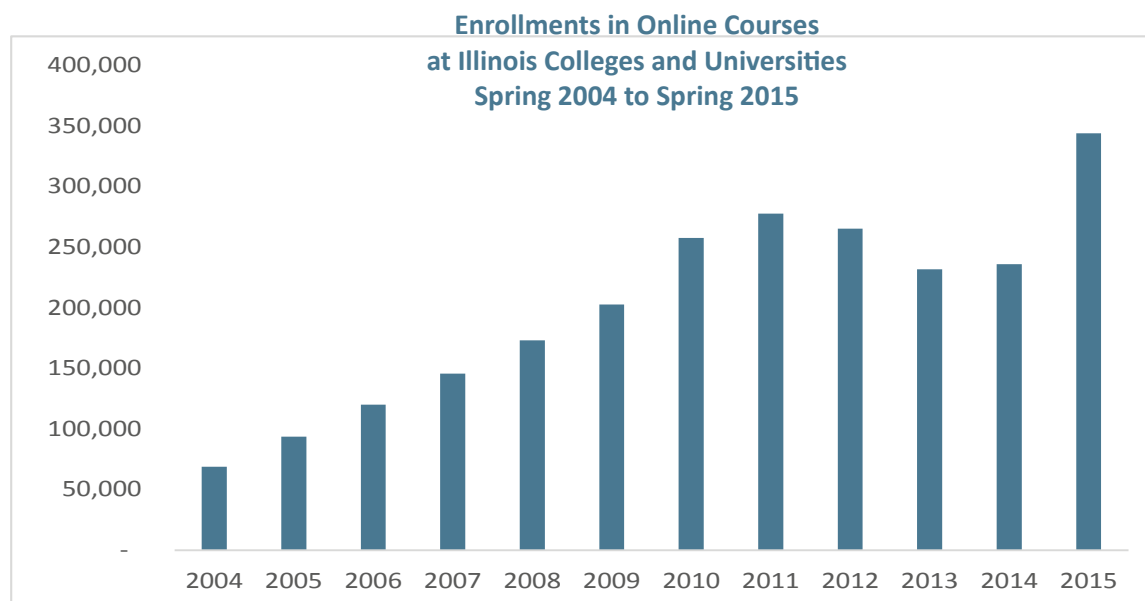

Online Courses and Enrollments

Illinois colleges and universities reported **343,986** enrollments in online and blended courses during the Spring 2015 term. This is a **38%** increase in enrollments from Spring 2014 when there were **248,833** enrollments.

Blended Courses

All Illinois institutions now provide data on blended courses. The data shows **40,654** enrollments that account for **11.66%** of all enrollments for Spring 2015. The definition used for blended during this term is 25-75% at a distance.

Online Enrollments by Sector

Community colleges reported **107,439** enrollments in online and blended courses which account for **31.89%** of enrollments for the Spring 2015 term. Public universities accounted for **13.87%**, independent not-for-profit institutions provided **9.43%** and independent for-profit institutions provided **45.47%** of enrollments for Spring 2015 term.

Enrollments in Online Courses

This graph shows online course enrollments reported by Illinois colleges and universities for the Spring terms since Spring 2004.