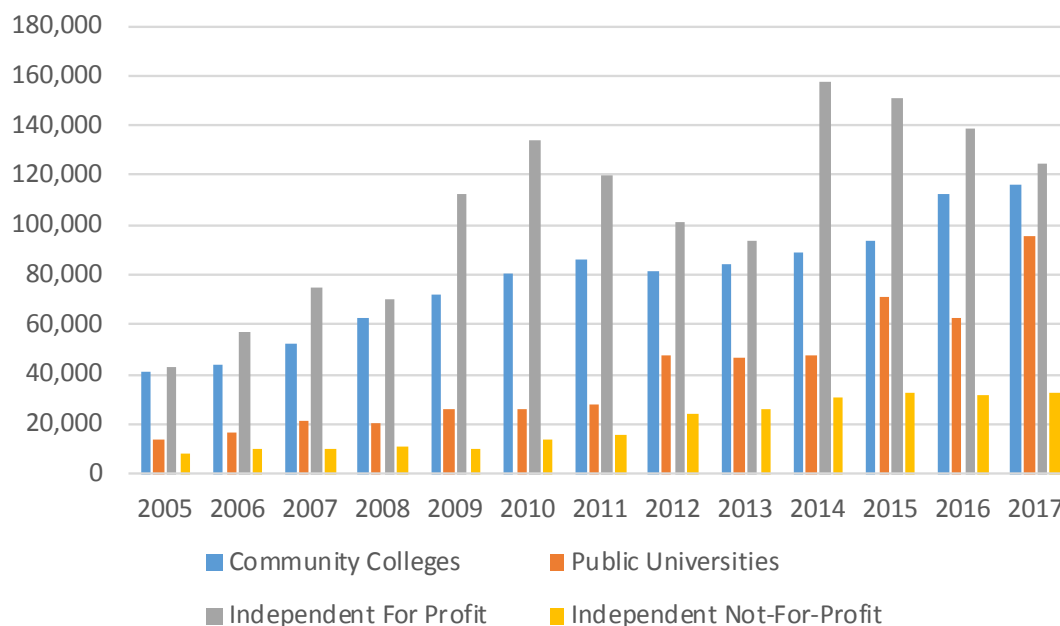

Online Enrollments at Illinois Colleges and Universities by Sector

Online Enrollments by Residency

The vast majority of all online course enrollments reported by Illinois public colleges and universities were from students residing in the state. Independent colleges and universities had a majority of online course enrollments from students living in the USA but outside of Illinois.

The State of Illinois greatly appreciates the cooperative effort of all Illinois colleges and universities and the Illinois Community College Board (ICCB) in submitting the distance education course enrollment data for this report.

Appendix

The following tables show several different views of the course enrollments in distance education for the Fall Term 2017.

- **Table 1** Distance Education Enrollments by Delivery Mode
- **Table 2** Change in Distance Education Enrollments by Delivery Mode from Fall 2016 through Fall 2017
- **Table 3** Enrollments in Online and All Distance Education Courses by Sector
- **Table 4** Distance Education Enrollments by Sector and Delivery Mode
- **Table 5** Distance Education Enrollments by Delivery Mode - Fall 2008 through Fall 2017
- **Table 6** Distance Education Enrollments by Institution