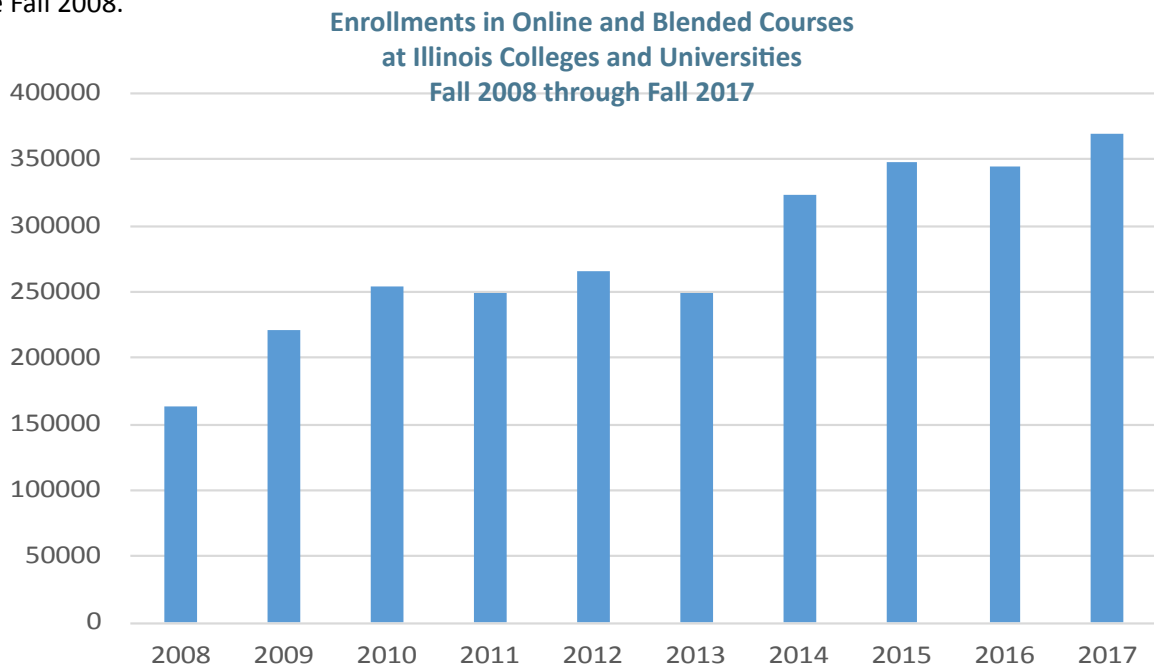

Distance Education Enrollments at Illinois Colleges and Universities

Data for Fall 2017

Executive Summary

Illinois colleges and universities reported a total of 368,979 enrollments in online and blended courses during the Fall 2017 term. Enrollments in all distance education courses totaled 373,046 for Fall 2017 term. Online and blended courses reported by all institutions show a 7% increase from Fall 2016 and accounted for 98.90% of all enrollments for Fall 2017.

Blended Courses

All Illinois institutions now provide data on blended courses. The **41,725** enrollments for Fall 2017 account for **11.18%** of all distance education enrollments. Blended and online enrollments accounted for **98.90%** of all distance education enrollments for Fall 2017.

Enrollments in Online Courses

This graph shows online course enrollments reported by Illinois colleges and universities for the Fall terms since Fall 2008.

Changes in Enrollment by Delivery Mode

Online Enrollment Percentage