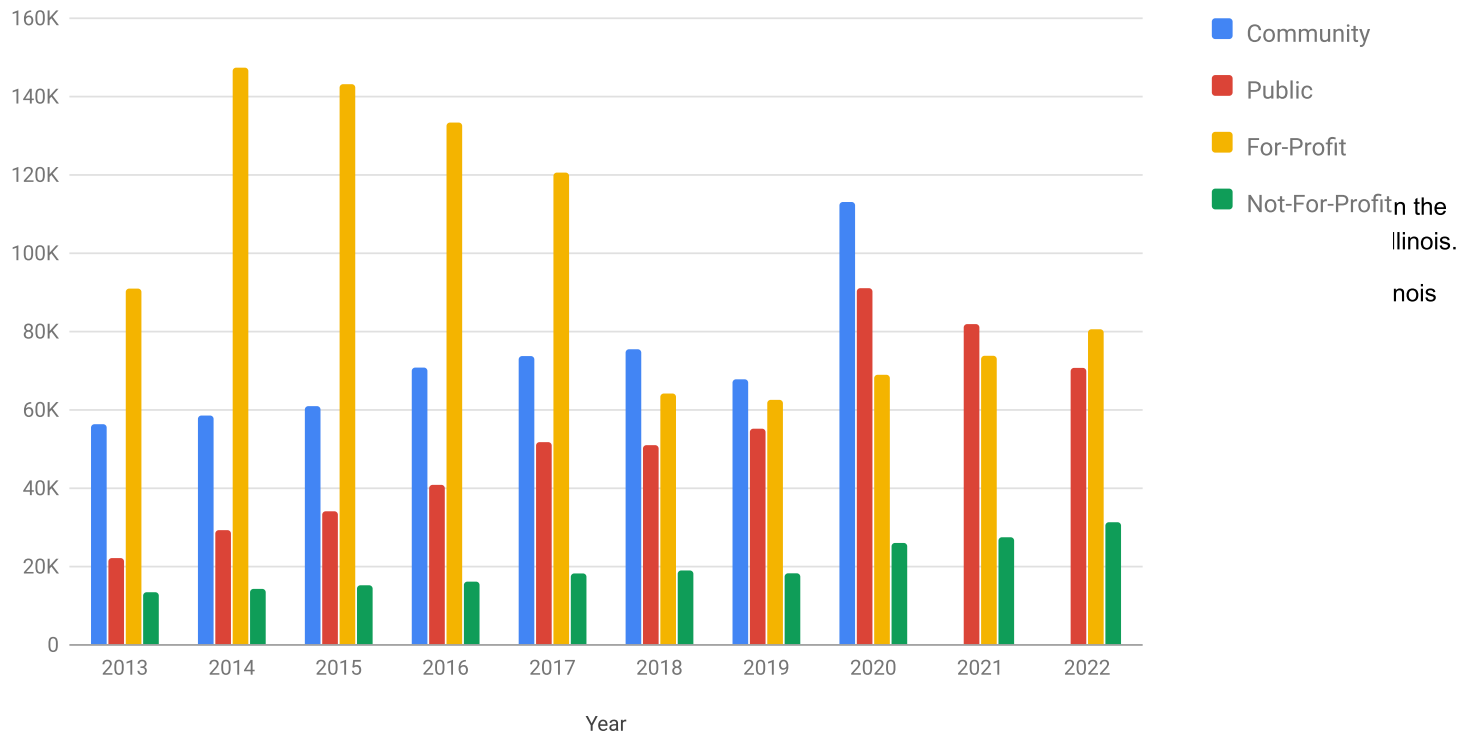

Institutions With the Largest Online Enrollments

The Illinois institutions reporting the largest online course enrollments during the **Summer 2022** term in each sector of higher education in Illinois were:

Southern Illinois University Edwardsville (7952) from the public universities.

University of St. Francis (3037) from the Private Not for Profit Universities.

Enrollments in Online Courses

2013 - 2022

Table 1
Distance Education Enrollments
at Illinois Colleges and Universities
by Delivery Mode
Summer Term 2022