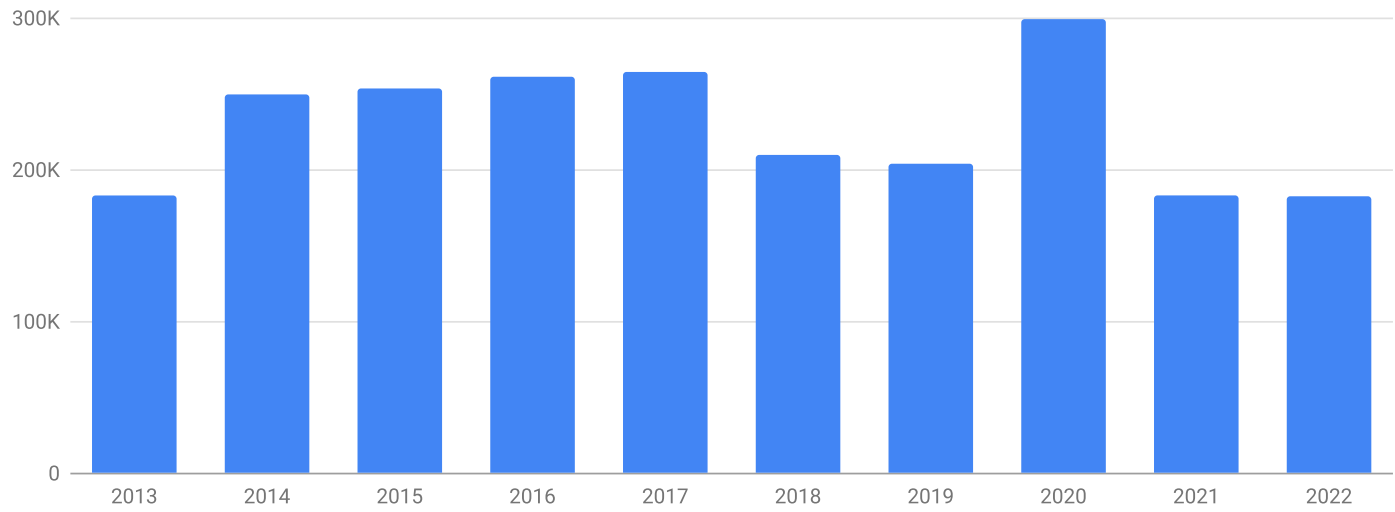

Enrollments in Online Courses

2013 - 2022

enrollments.

Year

Independent Not-For-Profit Colleges and Universities

Independent not-for-profit colleges and universities reported **31,549** enrollments, accounting for **17.21%** of all online course enrollments.

Institutions With the Largest Online Enrollments

The Illinois institutions reporting the largest online course enrollments during the **Summer 2022** term in each sector of higher education in Illinois were:

Southern Illinois University Edwardsville (7952) from the public universities.

University of St. Francis (3037) from the Private Not for Profit Universities.