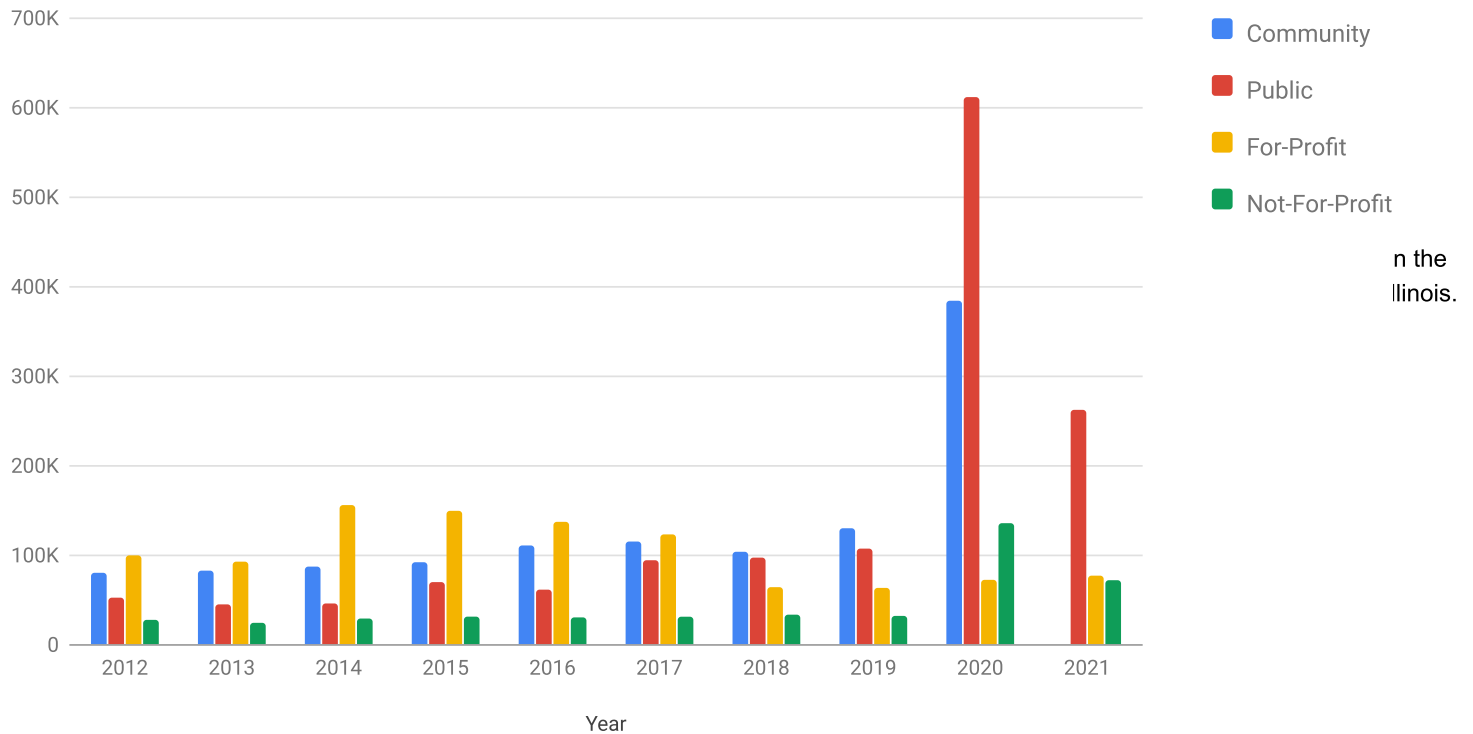

University of Illinois at Urbana-Champaign (136,621) from the public universities.

DeVry University (77,483) from the Private For-Profit Universities.

DePaul University (25,268) from the Private Not-For-Profit Universities.

Enrollments in Online Courses

2012 - 2021

Table 5 Distance Education Enrollments by Institution and Delivery Mode

Table 1
Distance Education Enrollments
at Illinois Colleges and Universities
by Delivery Mode
Fall Term 2021