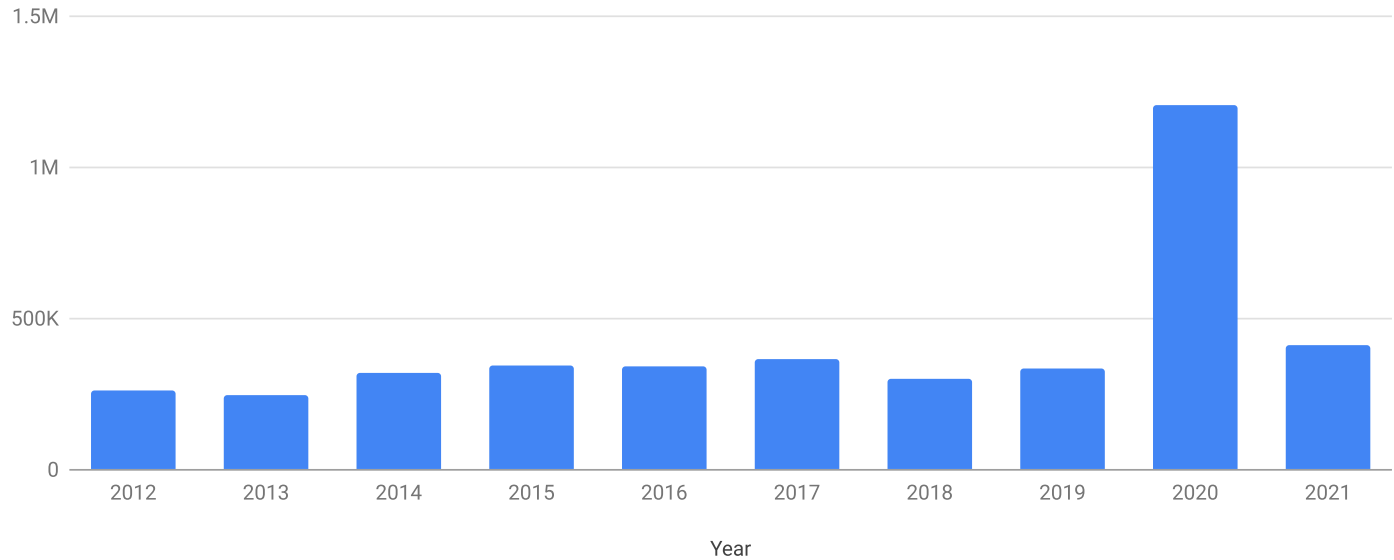

Enrollments in Online Courses

2012 - 2021

enrollments.

Independent Not-For-Profit Colleges and Universities

Independent not-for-profit colleges and universities reported **73,268** enrollments, accounting for **17.51%** of all online course enrollments.

Institutions With the Largest Online Enrollments

The Illinois institutions reporting the largest online course enrollments during the **Fall 2021** term in each sector of higher education in Illinois were:

University of Illinois at Urbana-Champaign (136,621) from the public universities.

DeVry University (77,483) from the Private For-Profit Universities.

DePaul University (25,268) from the Private Not-For-Profit Universities.